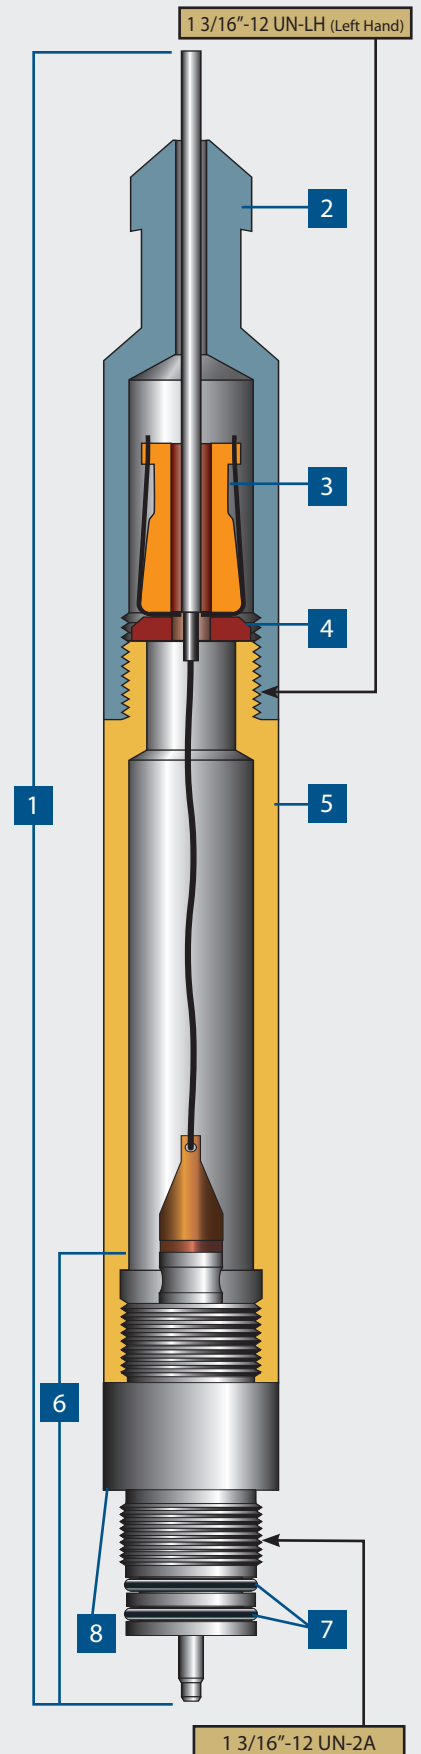

CABLE HEAD COMPONENTS

1 11/16" Cable Head Assy (Cone & Washer)

Ref.	Part No.	Description
1	AS6-0059**	1 11/16" Cable Head Complete Assy (Cone & washer)
2	1.687-0269**	1 11/16" Fishing Neck
3	1.437-0047**	Cable Head Cone
4	1.437-0082	Cable Head Washer
5	1.687-0185	1 11/16" Cablehead Sleeve
6	AS6-0037	1 11/16" Tear Drop Sub Assy
7	000-0211	O-Rings: 211
8	1.687-0155	1 11/16" Tear Drop Sub Body

**Specify line size when ordering.

APPLIED
ELECTRONIC
SYSTEMS

a **Sondex** company

www.aesla.com

CH0-8