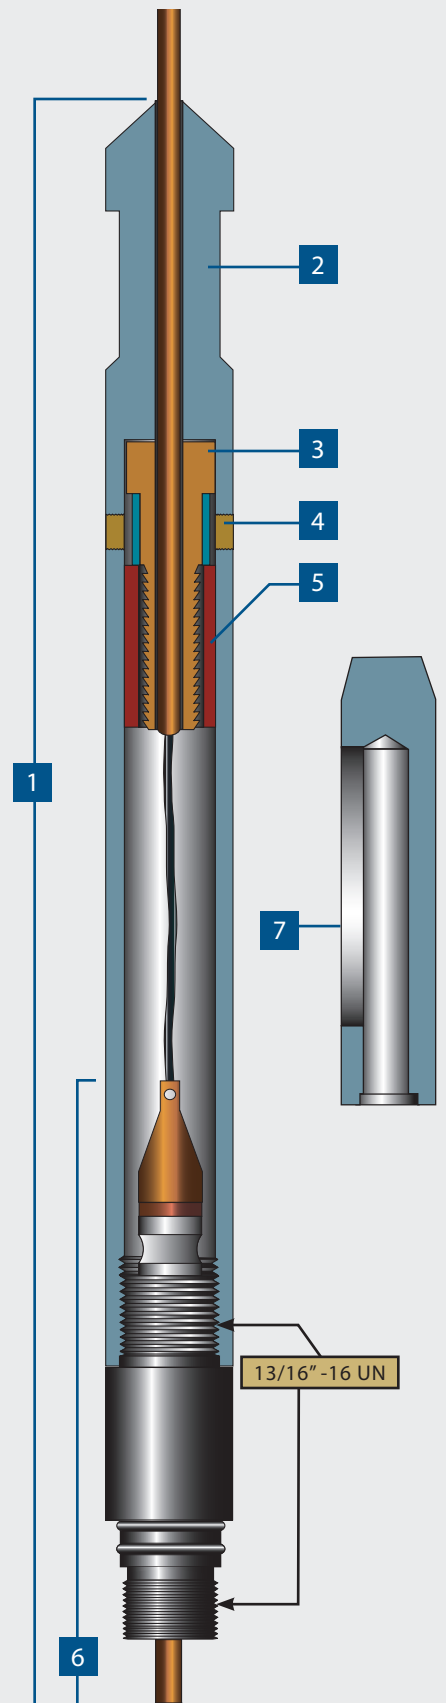

CABLE HEAD COMPONENTS

1" Cable Head Assy (Clamp Ring)

Ref.	Part No.	Description
1	AS3-0003*	1" Cable Head Complete Assy (Clamp ring)
2	1.-0096	1" Cable Head Body
3	1.-0077	1" Rope Socket Body (5/16" Line)
	1.-0099	1" Rope Socket Body (3/16", 7/32" Line)
4	HOO-0080	5/16" -24 Socket Set Screw
5	1.-0076	1" Clamp Ring (5/16" Line)
	1.-0098	1" Clamp Ring (3/16", 7/32" Line)
6	AS3-0001	1" Tear Drop Sub Assy
7	EXP-014	1" Rope Socket Tool

* Specify line size when ordering

APPLIED
ELECTRONIC
SYSTEMS

a **Sondex** company

www.aesla.com

CH0-5