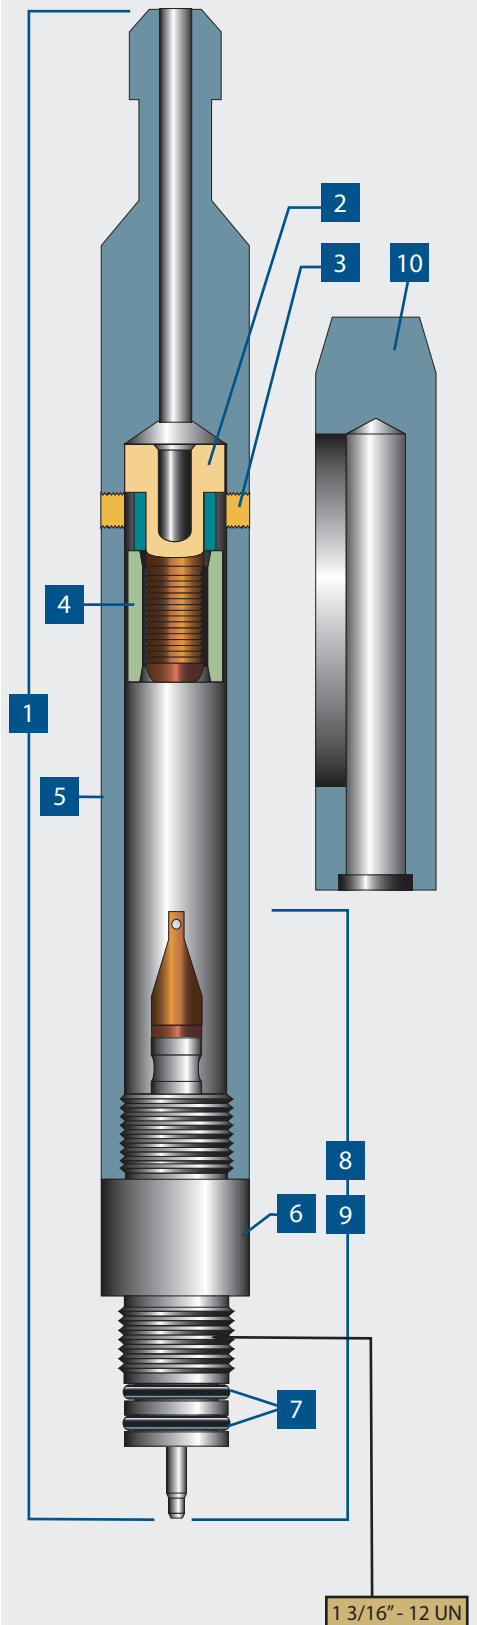

CABLE HEAD COMPONENTS

1 3/8" or 1 7/16" Cable Head Assy (Clamp Ring)

Ref.	Part No.	Description
1	AS4-0003*	1 3/8" Cable Head Complete Assy (Clamp ring)
	AS5-0013*	1 7/16" Cable Head Complete Assy (Clamp ring)
2	1.437-0008	Rope Socket Body for 5/16" Line
	1.437-0016	Rope Socket Body for 7/32" Line
	1.437-0016	Rope Socket Body for 3/16" Line
	1.437-0014	Rope Socket Body for 7/16" Line
3	HOO-0111	3/8 - 24 x 5/16" Socket Set Screw
4	1.437-0009*	Clamp Ring
	1.437-0012	Clamp Ring for 7/16"
5	1.375-0507	1 3/8" Cable Head Body
	1.437-0001	1 7/16" Cable Head Body
6	1.375-0027	1 3/8" Tear Drop Sub Body
	1.437-0051	1 7/16" Tear Drop Sub Body
7	000-0211	O-Rings: C-67 211
8	AS4-0001	1 3/8" Tear Drop Assy
	AS5-0014	1 7/16" Tear Drop Assy
9	KIT-4-0001	Contact Kit Complete Assy (Includes items 6, 7, 8, 9, 11, 12, 14 & 15)
10	EXP-015	1 3/8" & 1 7/16" Rope Socket Tool

*Specify line size when ordering.

APPLIED
ELECTRONIC
SYSTEMS

a **Sondex** company

www.aesla.com

CH0-7