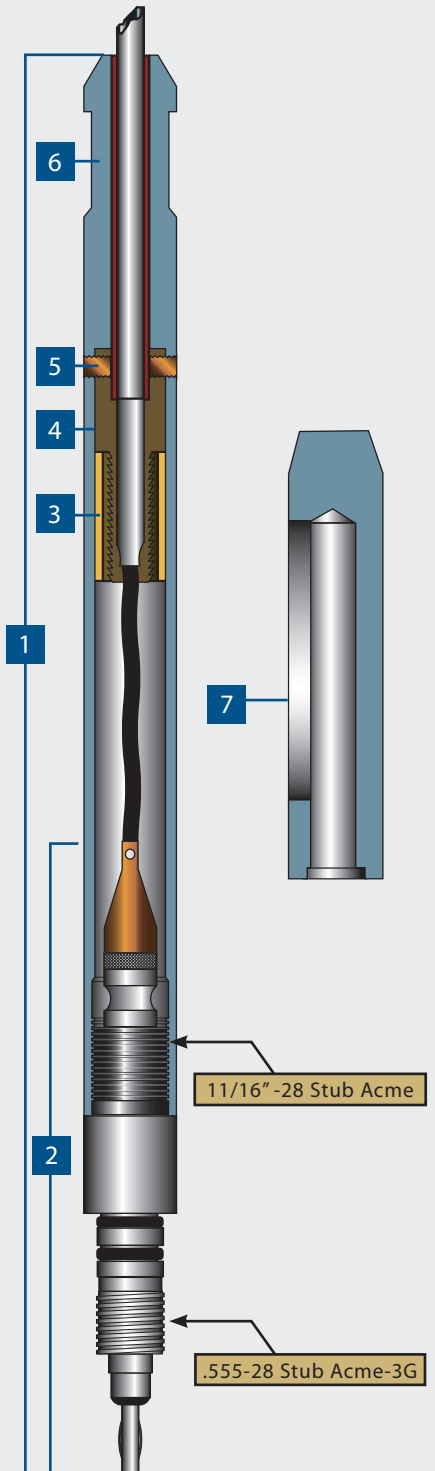

CABLE HEAD COMPONENTS

3/4" Cable Head Assy (Clamp Ring)

Ref.	Part No.	Description
1	AS2-0004*	3/4" Cable Head Complete Assy (Clamp ring)
2	AS2-0002	3/4" Tear Drop Assy
3	0.750-0085	3/4" Clamp Ring (7/32" Line)
	0.750-0081	3/4" Clamp Ring (5/16" Line)
4	0.750-0084	3/4" Rope Socket Body (7/32" Line)
	0.750-0080	3/4" Rope Socket Body (5/16" Line)
5	HOO-0329	1/4-28 X 1/4" Socket Set Screw
6	0.750-0028*	3/4" Cable Head Sub
7	0.750-0087	3/4" Rope Socket Tool
8	AS2-0014	3/4" Tear Drop to 11/16" AES Pin
9	0.850-0029	3/4" Cone Nut
10	0.437-0001	Insulating Washer
11	0.687-0024	6-32 Contact Rod
12	BOO-0034	Teflon® Insulating Sleeve
13	0.750-0015	Contact Sub Body
14	0.687-0002	Insulating Washer
15	BOO-0032	Teflon® Insulating Sleeve
16	000-0012	O-Rings: 012
17	CON-0011	Spring Loaded Pogo Contact
18	AS2-0016	3/4" Goex Severing Tool Tear Drop to 11/16" AES Pin
19	000-0112	O-Rings: 112
20	KIT-2-0014*	Complete Kit Assy

* Specify line size when ordering

APPLIED
ELECTRONIC
SYSTEMS

a **Sondex** company

www.aesla.com