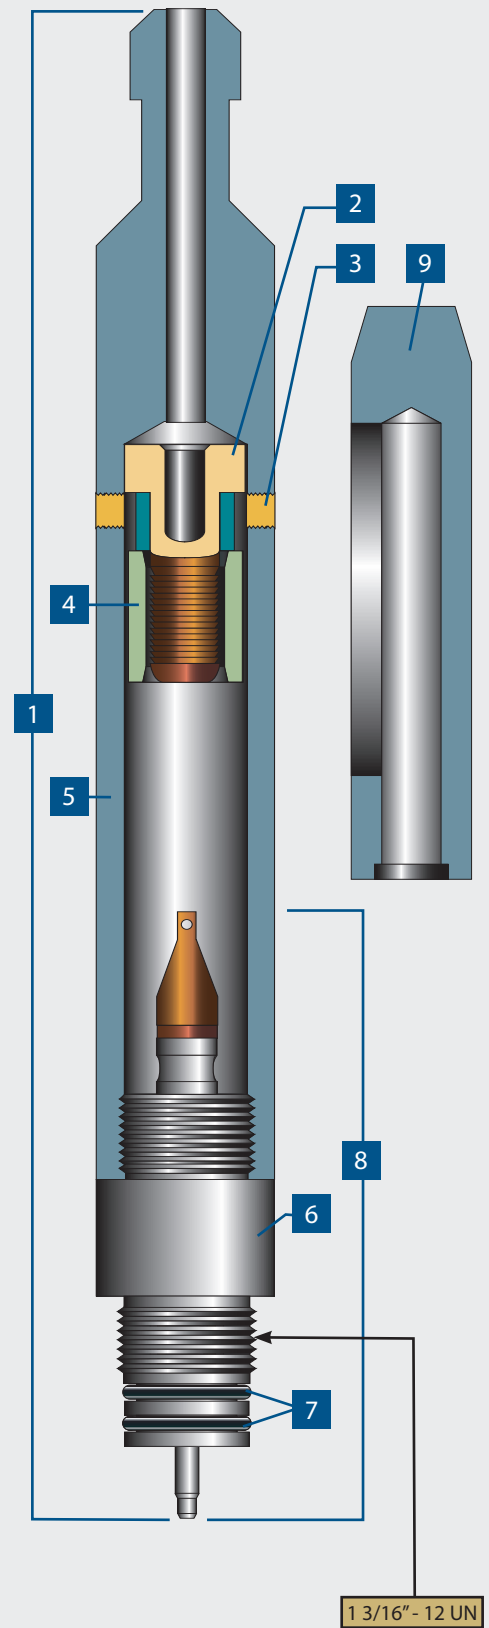

CABLE HEAD COMPONENTS

1 11/16" Cable Head Assy (Clamp Ring)

Ref.	Part No.	Description
1	AS6-0036*	1 11/16" Cable Head Complete Assy (Clamp ring)
2	1.437-0011	Rope Socket Body for 5/32" Line
3	HOO-0346	3/8 - 24 x 5/16" Socket Set Screw
4	1.437-0083	Clamp Ring for 15/32" Rope Socket Body
5	1.687-0125	1 3/8" Cable Head Body
	1.437-0001	1 11/16" Cable Head Body
6	1.687-0155	1 11/16" Tear Drop Sub Body
7	000-0211	O-Rings: C-67 211
8	AS6-0037	1 11/16" Tear Drop Assy (Includes items 6, 7, 8, 9, 11, 12, 14 & 15)
9	EXP-015	1 11/16" Rope Socket Tool

*Specify line size when ordering.

APPLIED
ELECTRONIC
SYSTEMS

a **Sondex** company
www.aesla.com

CH0-9