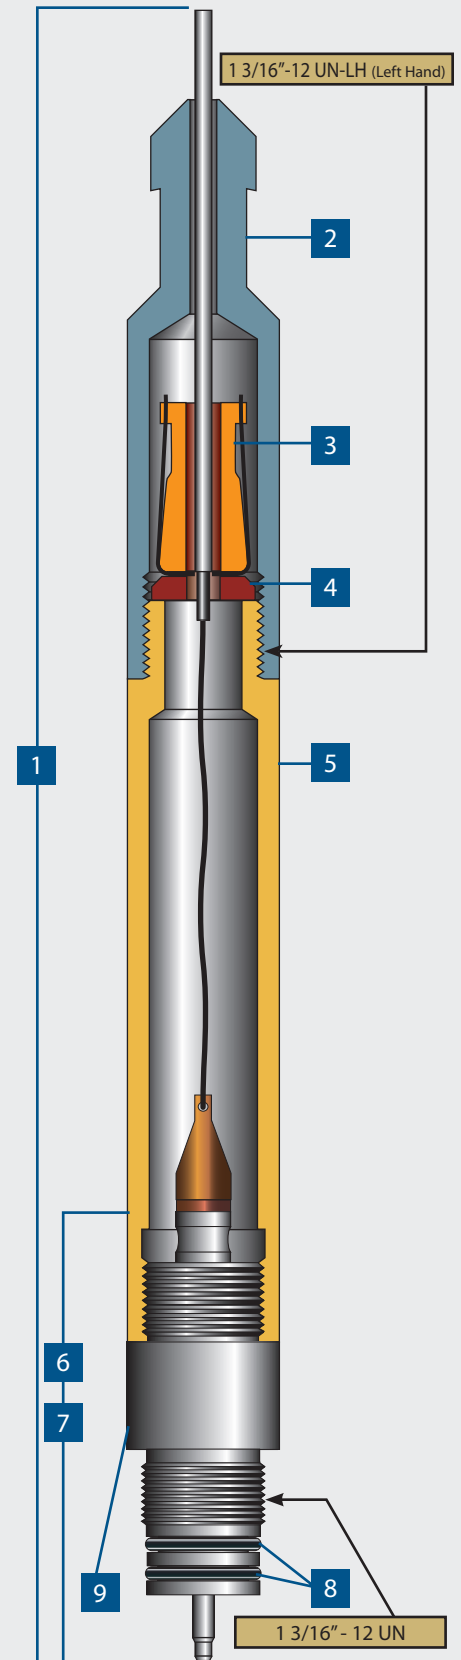

CABLE HEAD COMPONENTS

1 3/8" or 1 7/16" Cable Head Assy (Cone & Washer)

Ref.	Part No.	Description
1	AS4-0095**	1 3/8" Cable Head Complete Assy (Cone & Washer)
	AS5-0012**	1 7/16" Cable Head Complete Assy (Cone & Washer)
2	1.437-0044**	1 7/16" Fishing Neck (3/16")
	1.375-0070**	1 3/8" Fishing Neck (3/16")
3	1.437-0047**	Cable Head Cone
4	1.437-0082	Cable Head Washer
5	1.437-0045	1 7/16" Cable Head Sleeve
	1.375-0508	1 3/8" Cable Head Sleeve
6	AS5-0014	1 7/16" Tear Drop Sub Assy
	AS4-0001	1 3/8" Tear Drop Sub Assy
7	KIT-4-0001*	Complete Kit Assy
8	000-0211	O-Rings: 211
9	1.437-0051	1 7/16" Tear Drop Sub Body
	1.375-0027	1 3/8" Tear Drop Sub Body

**Specify line size when ordering.

APPLIED
ELECTRONIC
SYSTEMS

a **Sondex** company

www.aesla.com

CH0-6