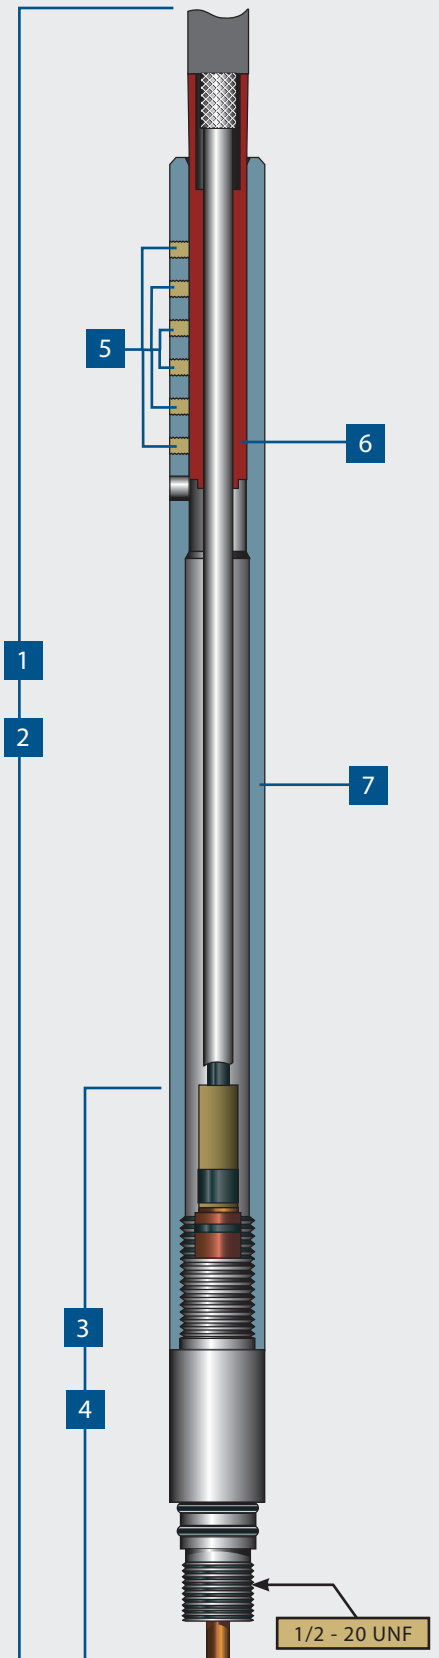

CABLE HEAD SPECIFICATIONS

CABLE HEADS

CABLE HEADS

AES cable heads are available in various sizes and types.

Parameters	Imperial	Metric
OD Size:	5/8" – 2"	15.9 mm - 50.8 mm
Line Size:	7/32", 5/16", 3/8", others	5.5mm, 7.7mm, 9.5mm, others
Temperature:	500°F	260°C

* Specify line size when ordering

APPLIED
ELECTRONIC
SYSTEMS

a **Sondex** company

www.aesla.com

CH0-2

CABLE HEAD COMPONENTS

5/8"-11/16" Cable Head Assy (Clamp Ring)

Ref.	Part No.	Description
1	AS0-0003*	5/8" Cable Head Complete Assy (Clamp ring)
2	AS1-0006*	11/16" Cable Head Complete Assy (Clamp ring)
3	AS0-0001	5/8" Tear Drop w/Wet Connection
4	AS1-0014	11/16" Tear Drop w/Wet Connection
5	HOO-0047	10-32 x 3/16" Set Screw for 5/16" line (12 req.)
	HOO-0050	10-32 x 1/4" Set Screw for 7/32" line (12 req.)
6	0.625-0010*	Cablehead Clamp Tube, 5/16" line
	0.625-0082*	Cablehead Clamp Tube, 7/32" line
7	0.687-0087*	11/16" Cablehead Body, 5/16" line
	0.687-0091*	11/16" Cablehead Body, 7/32" line

* Specify line size when ordering

APPLIED
ELECTRONIC
SYSTEMS

a **Sondex** company

www.aesla.com

CH0-3

CABLE HEAD COMPONENTS

3/4" Cable Head Assy (Clamp Ring)

Ref.	Part No.	Description
1	AS2-0004*	3/4" Cable Head Complete Assy (Clamp ring)
2	AS2-0002	3/4" Tear Drop Assy
3	0.750-0085	3/4" Clamp Ring (7/32" Line)
	0.750-0081	3/4" Clamp Ring (5/16" Line)
4	0.750-0084	3/4" Rope Socket Body (7/32" Line)
	0.750-0080	3/4" Rope Socket Body (5/16" Line)
5	HOO-0329	1/4-28 X 1/4" Socket Set Screw
6	0.750-0028*	3/4" Cable Head Sub
7	0.750-0087	3/4" Rope Socket Tool
8	AS2-0014	3/4" Tear Drop to 11/16" AES Pin
9	0.850-0029	3/4" Cone Nut
10	0.437-0001	Insulating Washer
11	0.687-0024	6-32 Contact Rod
12	BOO-0034	Teflon® Insulating Sleeve
13	0.750-0015	Contact Sub Body
14	0.687-0002	Insulating Washer
15	BOO-0032	Teflon® Insulating Sleeve
16	000-0012	O-Rings: 012
17	CON-0011	Spring Loaded Pogo Contact
18	AS2-0016	3/4" Goex Severing Tool Tear Drop to 11/16" AES Pin
19	000-0112	O-Rings: 112
20	KIT-2-0014*	Complete Kit Assy